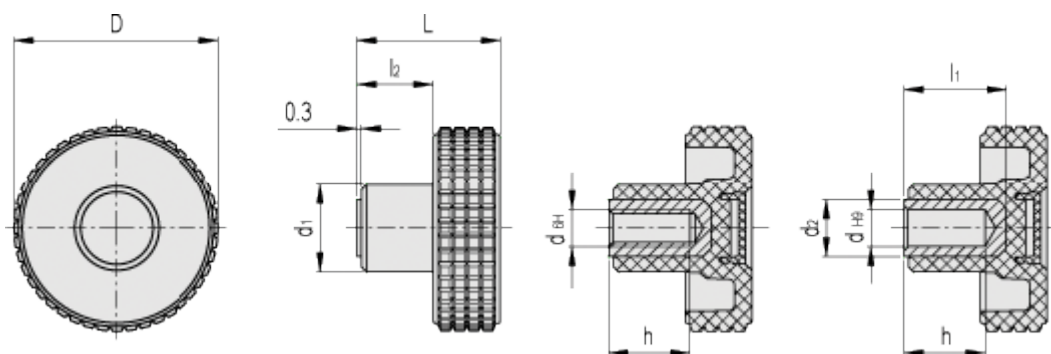

Data Sheet

Article number: 23020345114

Description: E+G Fingergreb MBT.60-B-M10-C4, yellow centre cap

Measures

D = 61
d1 = 23
d2 = -
dH6 = M10
dH9 = -
h = 20
L = 39
l1 = -

l2 = 18.5